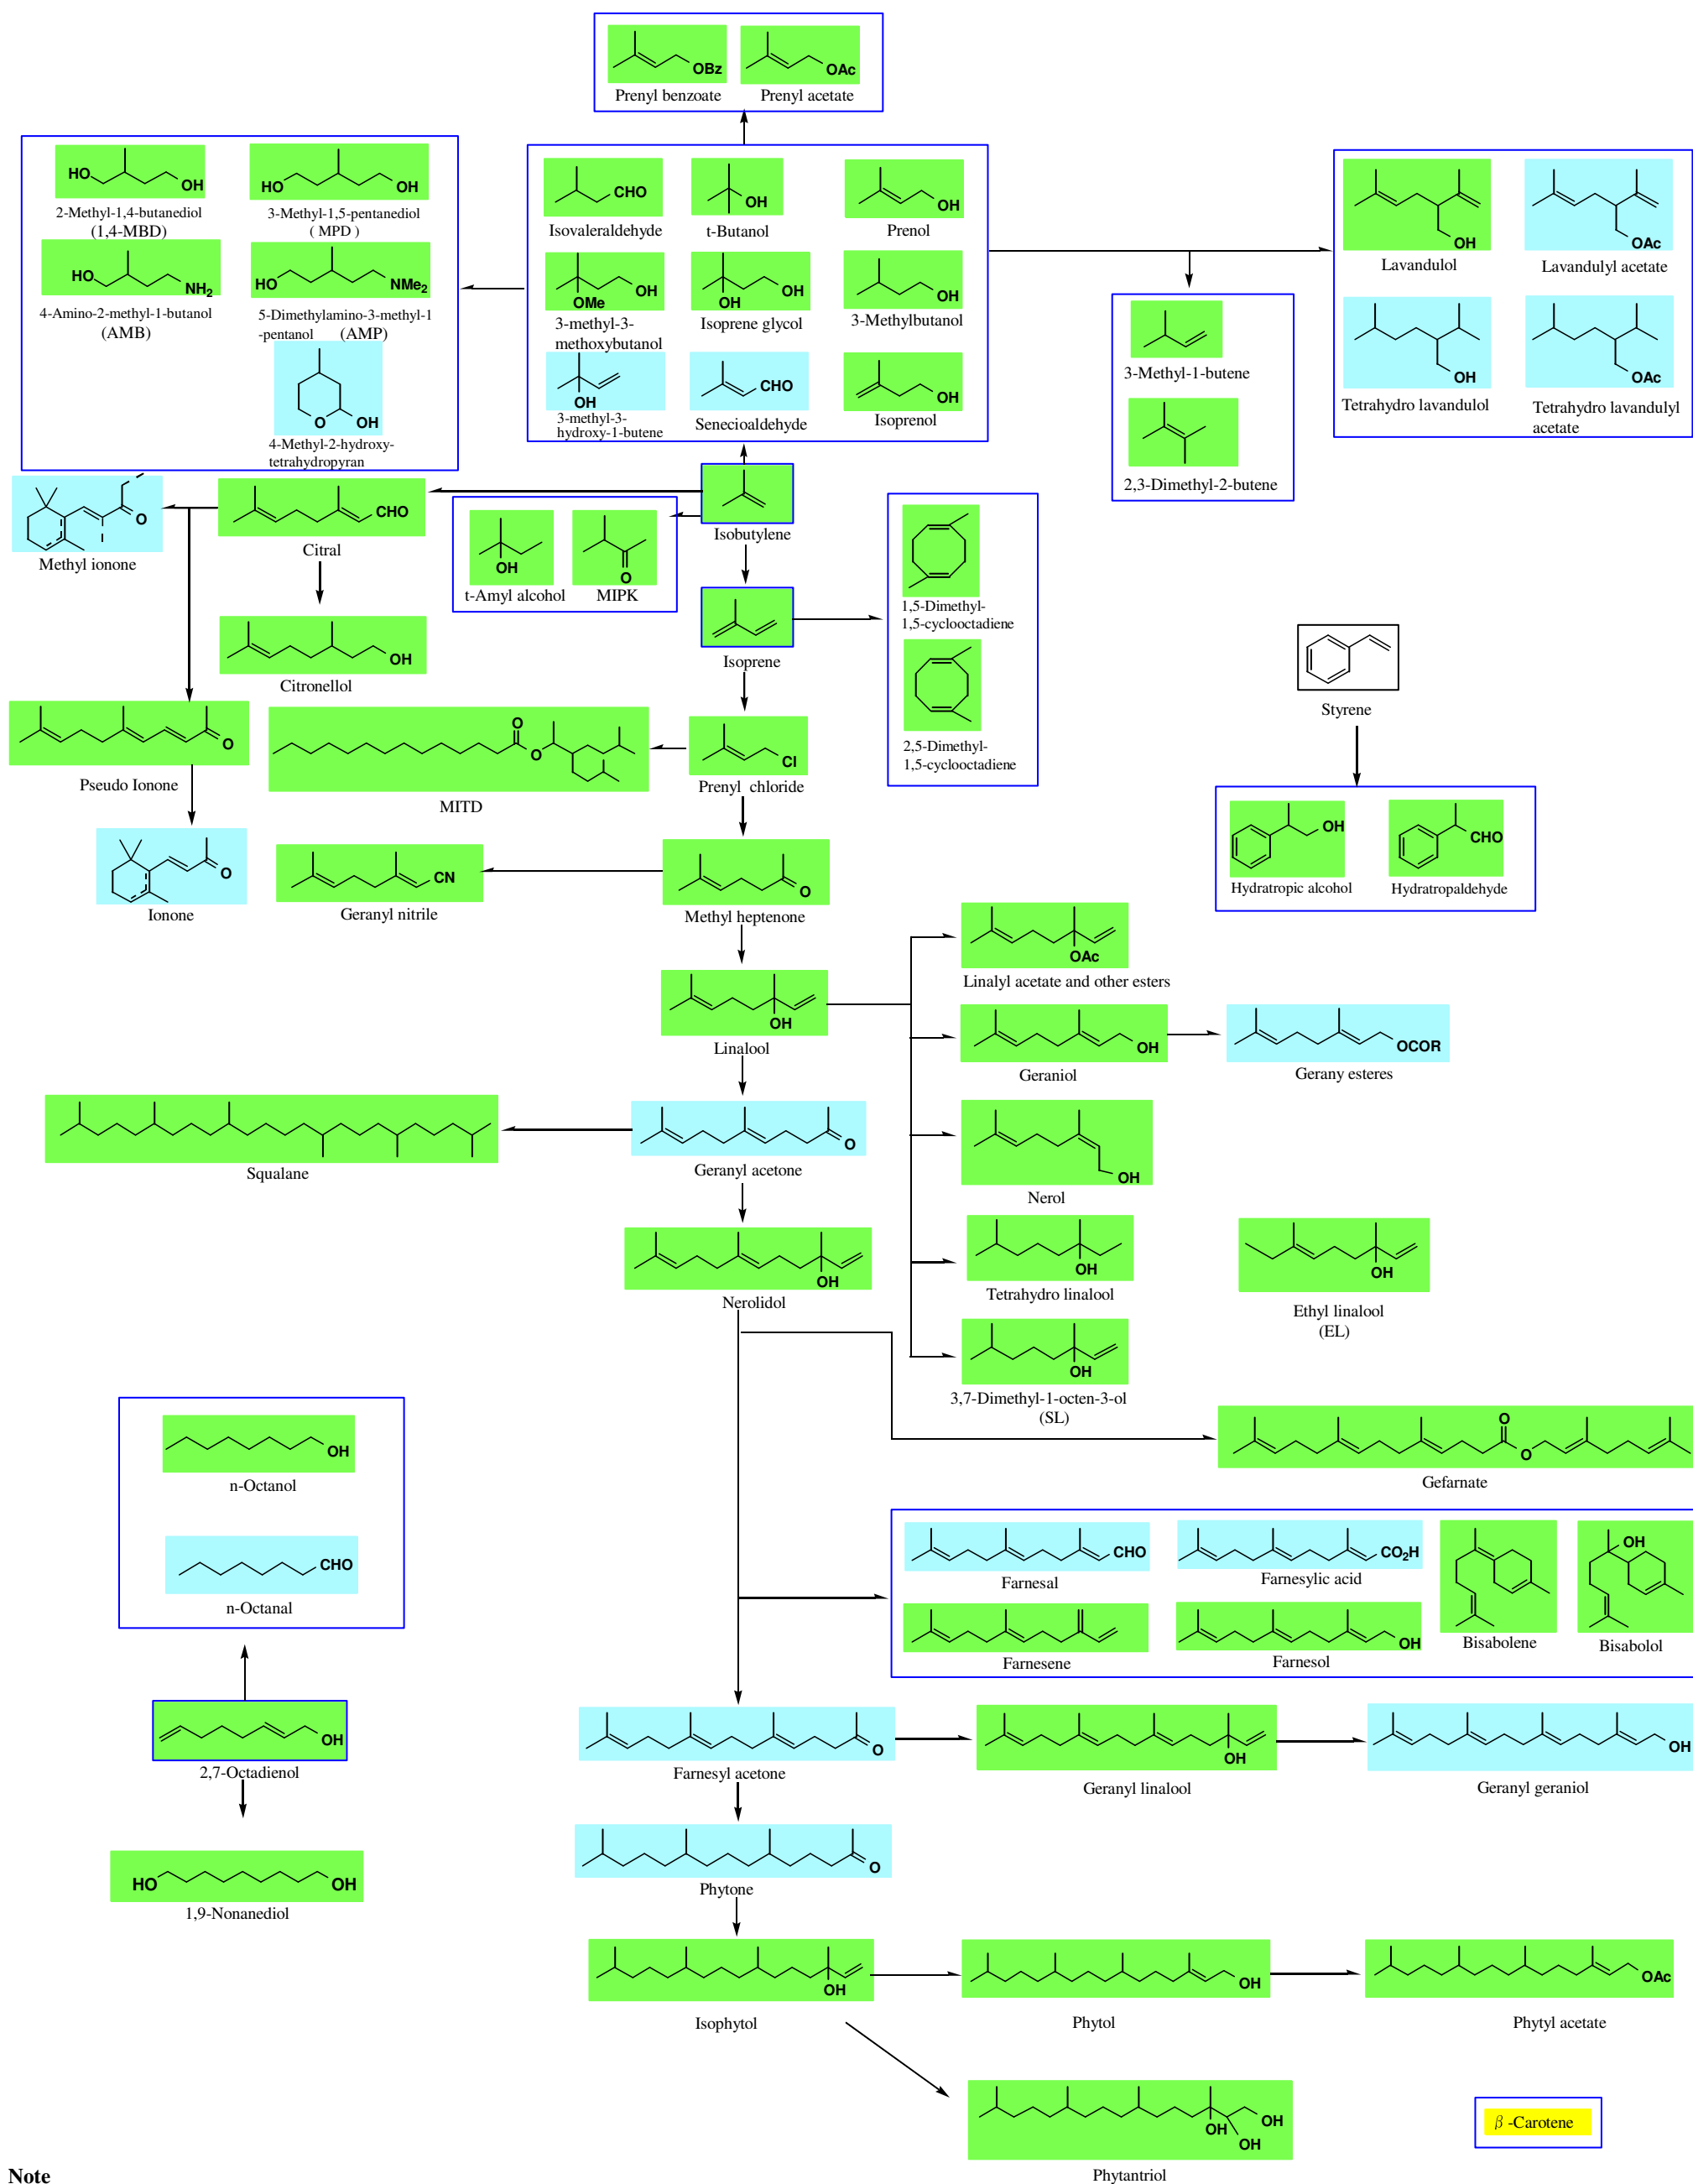

PRODUCTS FLOW CHART

Note
 Constantly available
 Only sample available

KURARAY CO., LTD.
CHEMICALS COMPANY
CHEMICALS DIVISION

1-6,3-CHOME, NIHONBASHI, CHUO-KU,
 TOKYO 103-8254, JAPAN
 TEL (03)-3277-6674 FAX (03)-3277-6718

β -Carotene